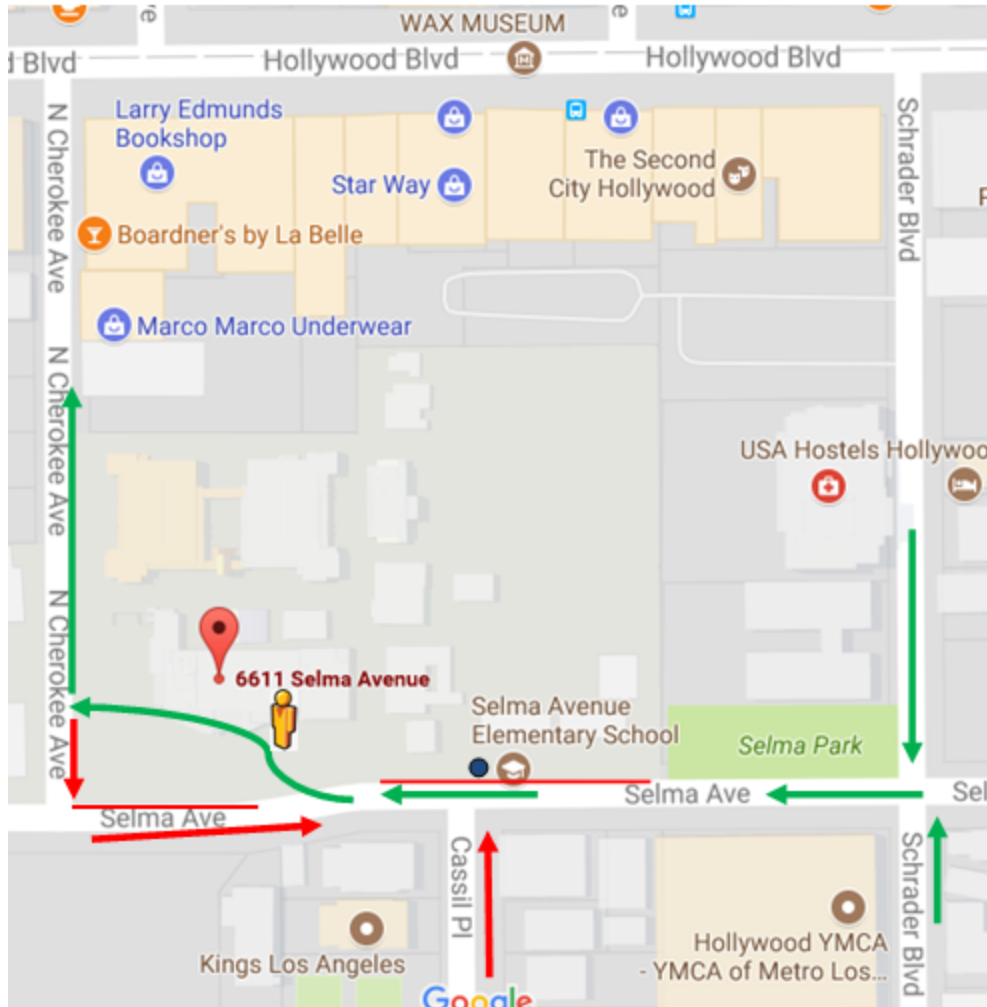

Larchmont Charter School – Selma Campus Carpool Map

Key:

-  = DO NOT park here! You'll be towed.
-  = Go this way! Permitted entry & good flow of traffic.
-  = DO NOT attempt to enter this way. You'll be rerouted to go around.
-  = Student waiting area
-  = Pedestrian Gate